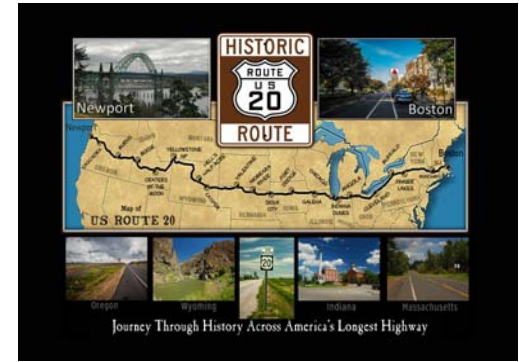

Official Historic US Route 20 Post Cards

Glossy Post Card – Maps and Scenes of
Historic US Route 20.

100 - Min Order $27.00 _____